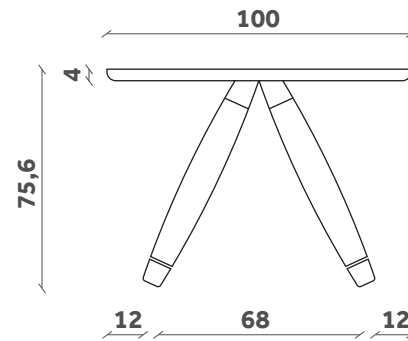

BASILIO

Tavolo/Table

Design Paolo Cappello

TP 92

200x100

TP 91

240x100

TP 90

300x100