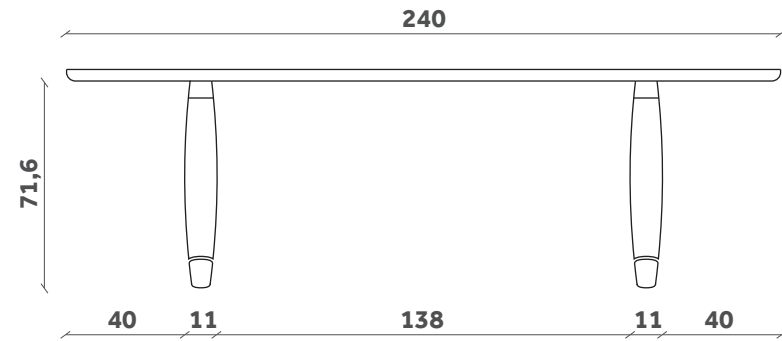

BASILIO

Tavolo/Table

Design Paolo Cappello

TP 92

200x100

TP 91

240x100

TP 90

300x100