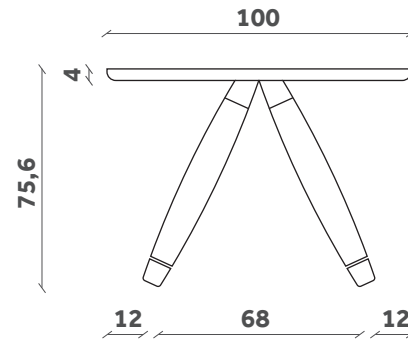

BASILIO

Tavolo/Table

Design Paolo Cappello

TP 92

200x100

TP 91

240x100

TP 90

300x100