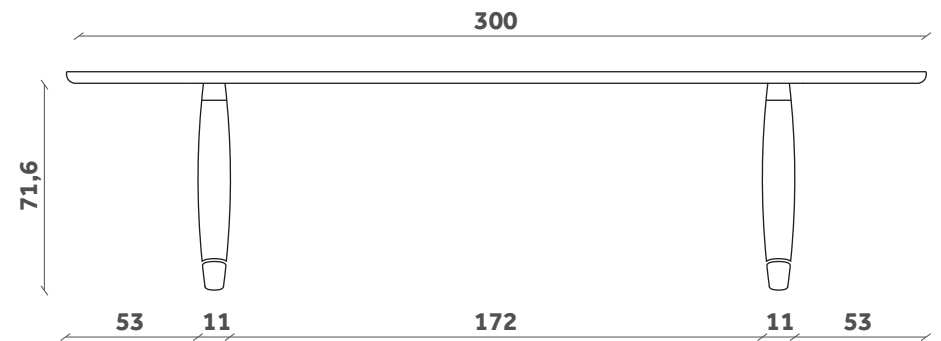

BASILIO

Tavolo/Table

Design Paolo Cappello

TP 92

200x100

TP 91

240x100

TP 90

300x100