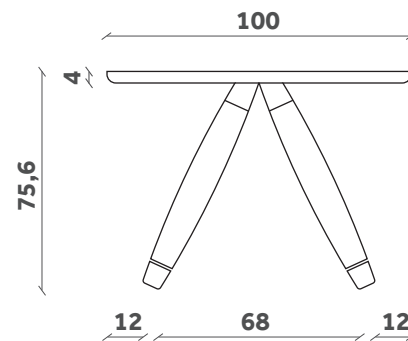

BASILIO

Tavolo/Table

Design Paolo Cappello

TP 92

200x100

TP 91

240x100

TP 90

300x100