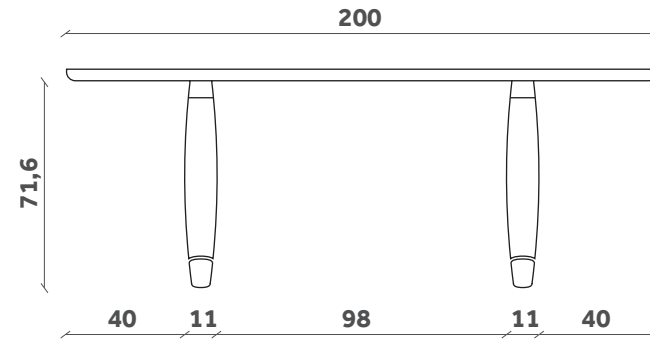

BASILIO

Tavolo/Table

Design Paolo Cappello

TP 92

200x100

TP 91

240x100

TP 90

300x100